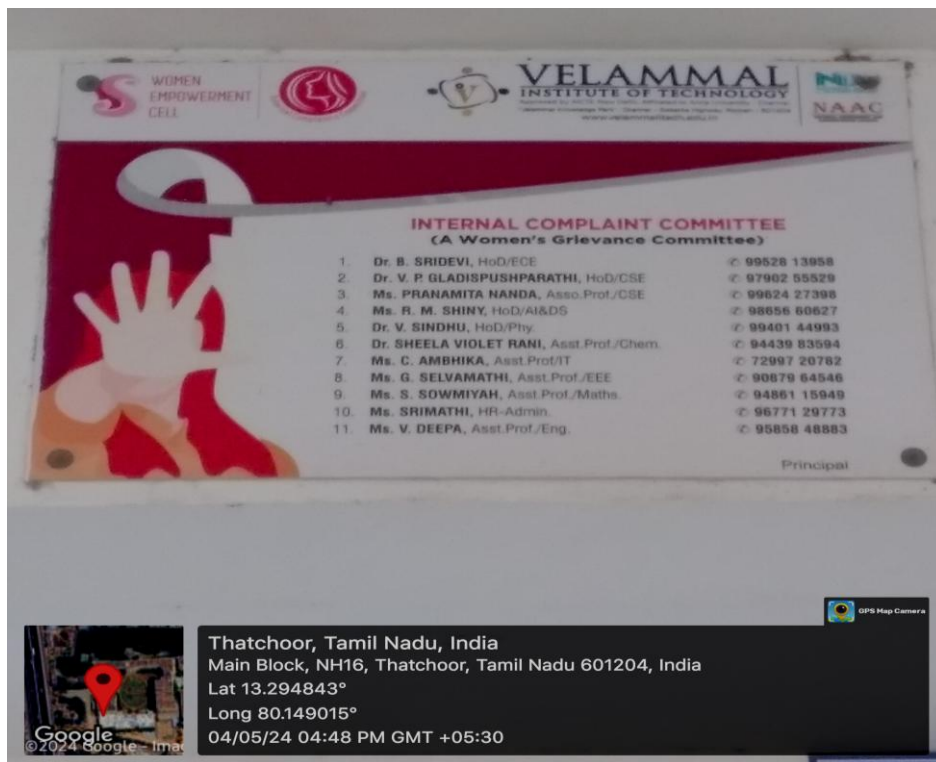

CCTV cameras installed in college buses to ensure girls safety

Internal Complaints Committee members list displayed in college premises